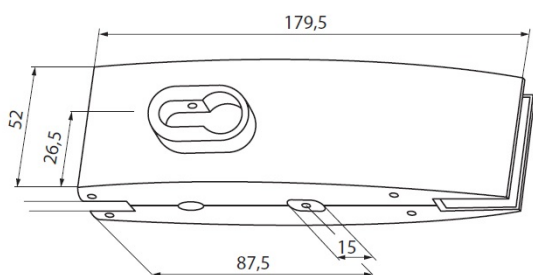

PRODUCT SHEET

Description:

Patch Lock "Lex-C" 52x179,5mm, SS304-Brushed Cover, 10-12mm Glass, w/2pcs. 1mm & 2 pcs. 2mm Gaskets(Not Glued), Without Cylinder

Item number:

17.88.306-0

Units	Box	Carton	HS Code	Barcode
Pcs.		20	8301401100	 5704866453103