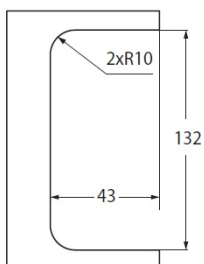

PRODUCT SHEET

Description:

Patch Lock "Lex-C" 52x179,5mm, SS304-Brushed Cover, 10-12mm Glass, w/2pcs. 1mm & 2 pcs. 2mm Gaskets(Not Glued), Without Cylinder

Item number:

17.88.306-0

Units	Box	Carton	HS Code	Barcode
Pcs.		20	8301401100	 5704866453103